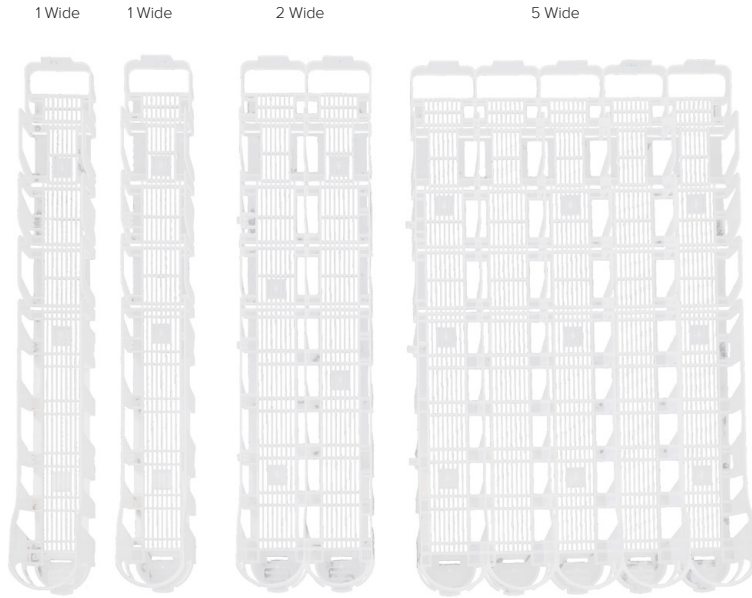

Bevy-Glide™ Gravity Glide

Customize Configurations