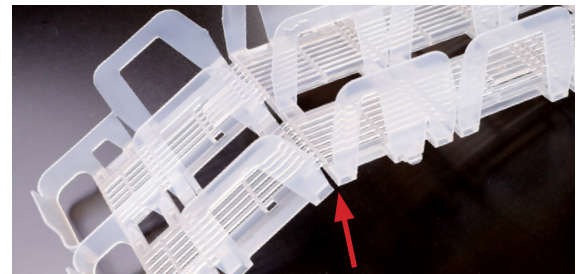

Bevy-Glide Gravity Glide

Maximize sales and enhance beverage merchandising

Effortless Product Facing

Designed for angled shelves, Bevy-Glide™ ensures bottles and cans glide forward, keeping your shelves consistently front-faced and organized.

Engineered for durability, Bevy-Glide™ boasts a robust front ring and a high-wall, slip-enhanced gravity glide that keeps bottles and cans facing forward, organized, and upright.

Quick, Tool-Free Installation

For more information,
call **800.422.2547**
or visit **www.siffron.com**

siffron.
always on

Bevy-Glide™ Gravity Glide

Customize Configurations

Easily attach and lock lanes

Modify lane depths with scored breaking points

Specifications

Item Number	Bevy-Glide™ Description	Package Size	Shelf OD Dims	Lane ID Dims	Breakaway Depths	Lanes
4880925001	9-Wide Gravity Glide	20-25oz	27.9"W x 27.2"D	2.94"	14.9", 18.1", 21.3", 24.4"	5+2+1+1
4881016001	10-Wide Gravity Glide	12-16oz	27.8"W x 27.2"D	2.64"	16.1", 18.3", 20.4", 22.6", 24.7"	5+2+2+1
4880828001	8-Wide Gravity Glide	28oz-1L	28.7"W x 28.5"D	3.47"	16.7", 20.1", 23.3"	5+2+1
4881111001	11-Wide Gravity Glide	12oz Slim	27.4"W x 27.6"D	2.35"	15.6", 17.9", 20.1", 22.4", 24.6"	5+3+2+1
4880090036	9-Wide Gravity Glide 36" Extended	20-25oz	27.9"W x 35.82"D	2.94"	14.9", 18.1", 21.3", 24.4", 27.6", 30.8", 34.0"	5+2+1+1
4880100036	10-Wide Gravity Glide 36" Extended	12-16oz	27.8"W x 35.9"D	2.64"	16.1", 18.3", 20.4", 22.6", 24.7", 26.9", 29.1", 31.2", 33.4"	5+2+2+1