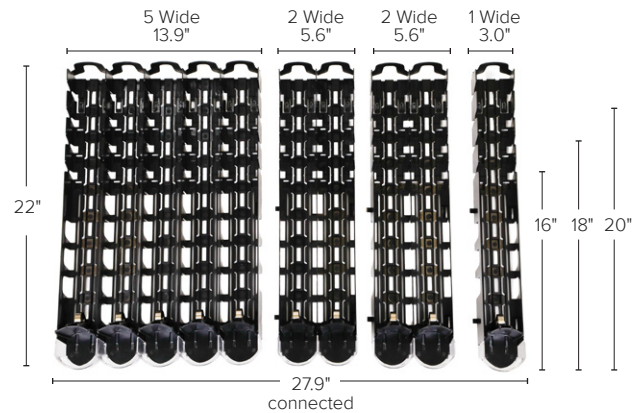

Bevy-Push™ Pusher Glide

Two 8-Wide Bevy-Push trays fit on a standard 4-foot gondola shelf