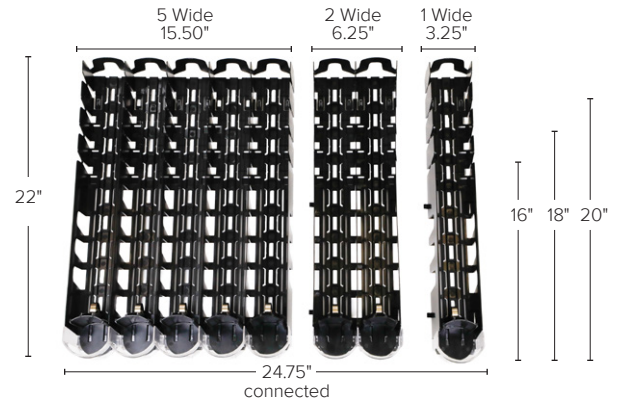

Bevy-Push™ Pusher Glide

Two 8-Wide Bevy-Push trays fit on a standard 4-foot gondola shelf