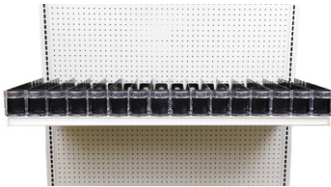

Bevy-Push™ Pusher Glide

Two 8-Wide Bevy-Push trays fit on a standard 4-foot gondola shelf