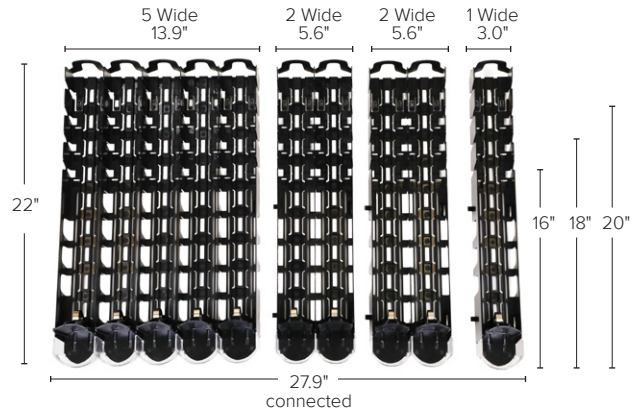

## From Carton to Shelf

Save time and labor with Bevy-Push's easy carton-to-shelf design. Just drop it on the shelf—no tools needed! Two 8-Wide trays fit on a standard 4-foot gondola. Enjoy the ease today!

# Bevy-Push™ Pusher Glide

8-Wide Bevy-Push  
20-25oz

10-Wide Bevy-Push  
12-16oz

Two 8-Wide Bevy-Push trays fit on a standard 4-foot gondola shelf

Pusher Paddles can accept Flavor/Brand or OOS Card/Label

All Bevy-Push size lanes can interconnect together.