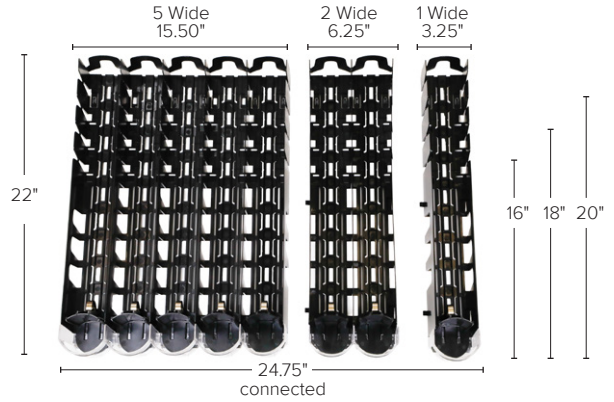

## From Carton to Shelf

Save time and labor with Bevy-Push's easy carton-to-shelf design. Just drop it on the shelf—no tools needed! Two 8-Wide trays fit on a standard 4-foot gondola. Enjoy the ease today!

# Bevy-Push™ Pusher Glide

8-Wide Bevy-Push  
20-25oz

10-Wide Bevy-Push  
12-16oz

Two 8-Wide Bevy-Push trays fit on a standard 4-foot gondola shelf

Pusher Paddles can accept Flavor/Brand or OOS Card/Label

All Bevy-Push size lanes can interconnect together.