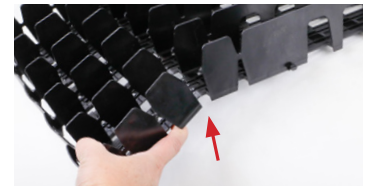

# Bevy-Push™ Pusher Glide

8-Wide Bevy-Push  
20-25oz

10-Wide Bevy-Push  
12-16oz

Two 8-Wide Bevy-Push trays fit on a standard 4-foot gondola shelf

Pusher Paddles can accept Flavor/Brand or OOS Card/Label

All Bevy-Push size lanes can interconnect together.