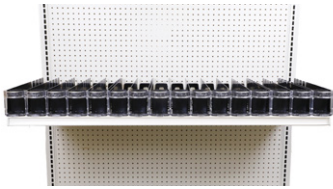

## From Carton to Shelf

Save time and labor with Bevy-Push's easy carton-to-shelf design. Just drop it on the shelf—no tools needed! Two 8-Wide trays fit on a standard 4-foot gondola. Enjoy the ease today!

**siffron.**  
 always on

# Bevy-Push™ Pusher Glide

8-Wide Bevy-Push  
20-25oz

10-Wide Bevy-Push  
12-16oz

Two 8-Wide Bevy-Push trays fit on a standard 4-foot gondola shelf

Pusher Paddles can accept Flavor/Brand or OOS Card/Label

All Bevy-Push size lanes can interconnect together.