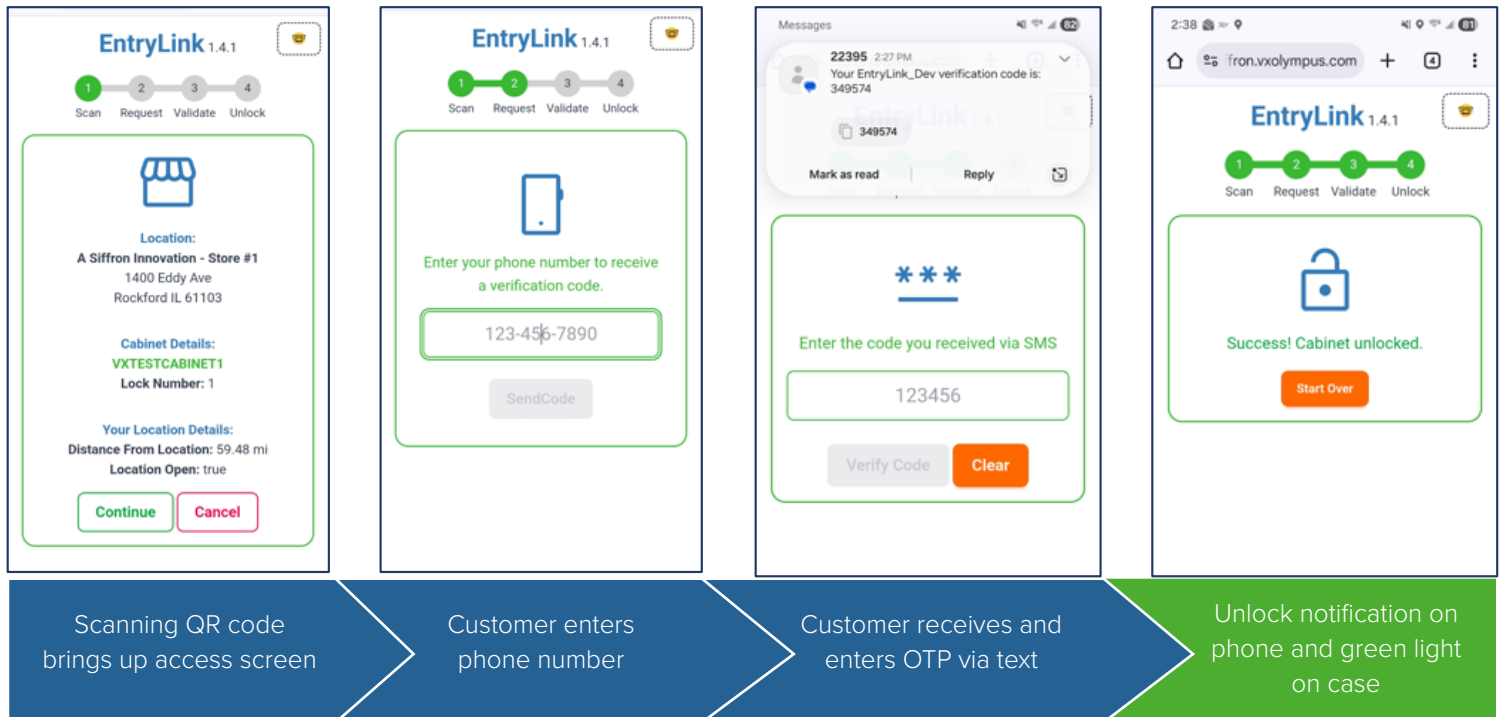

◆ Frictionless customer self-access

Customers unlock cases independently via a simple mobile verification process—no associate assistance required.

◆ Ideal for high-theft categories

Secures vulnerable products while maintaining open, shopper-friendly merchandising.

◆ Simple, intuitive user experience

QR code entry, mobile number verification, and one-time passcode access minimize confusion and dwell time.

◆ Reduced labor and training requirements

Eliminates frequent associate unlocks and shortens onboarding for store teams.

◆ Dual-door efficiency

One locking system secures two sliding doors, reducing hardware costs and installation complexity.

◆ Real-time alerts and event visibility

Provides awareness of access activity for improved control and accountability.

◆ Cellular connectivity

Operates independently of store Wi-Fi, avoiding network impact or IT involvement.

◆ Built on proven sifftron security cases

Delivers durable, trusted performance in demanding retail environments.