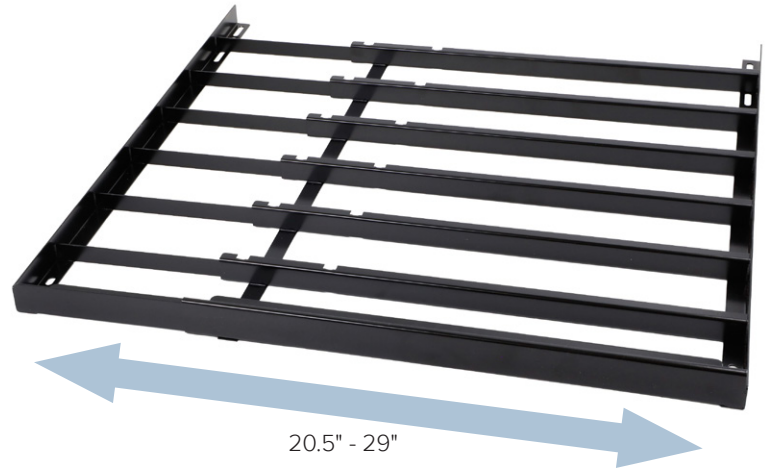

# Bevy-Glide™ Expanda-Shelf™

Unlock additional space. Boost sales.

## Maximize Existing Shelf Space

Designed to be used as a flat or angled shelf. Use it with your Bevy-Glide or Bevy-Glide Clear setup to unlock unused vertical space.

## Reduce Labor. Increase Profits.

Adding a shelf increases capacity, leading to additional impulse sales. Utilizing the Bevy-Glide solutions decreases labor by front facing each shelf, creating an eye-catching display of products.

## Expandable. Adaptable. Reusable.

Adjusts to a variety of widths to fit a variety of cold vault applications while providing the needed support for heavy merchandise. Perfect for seasonal shifts or product launches.