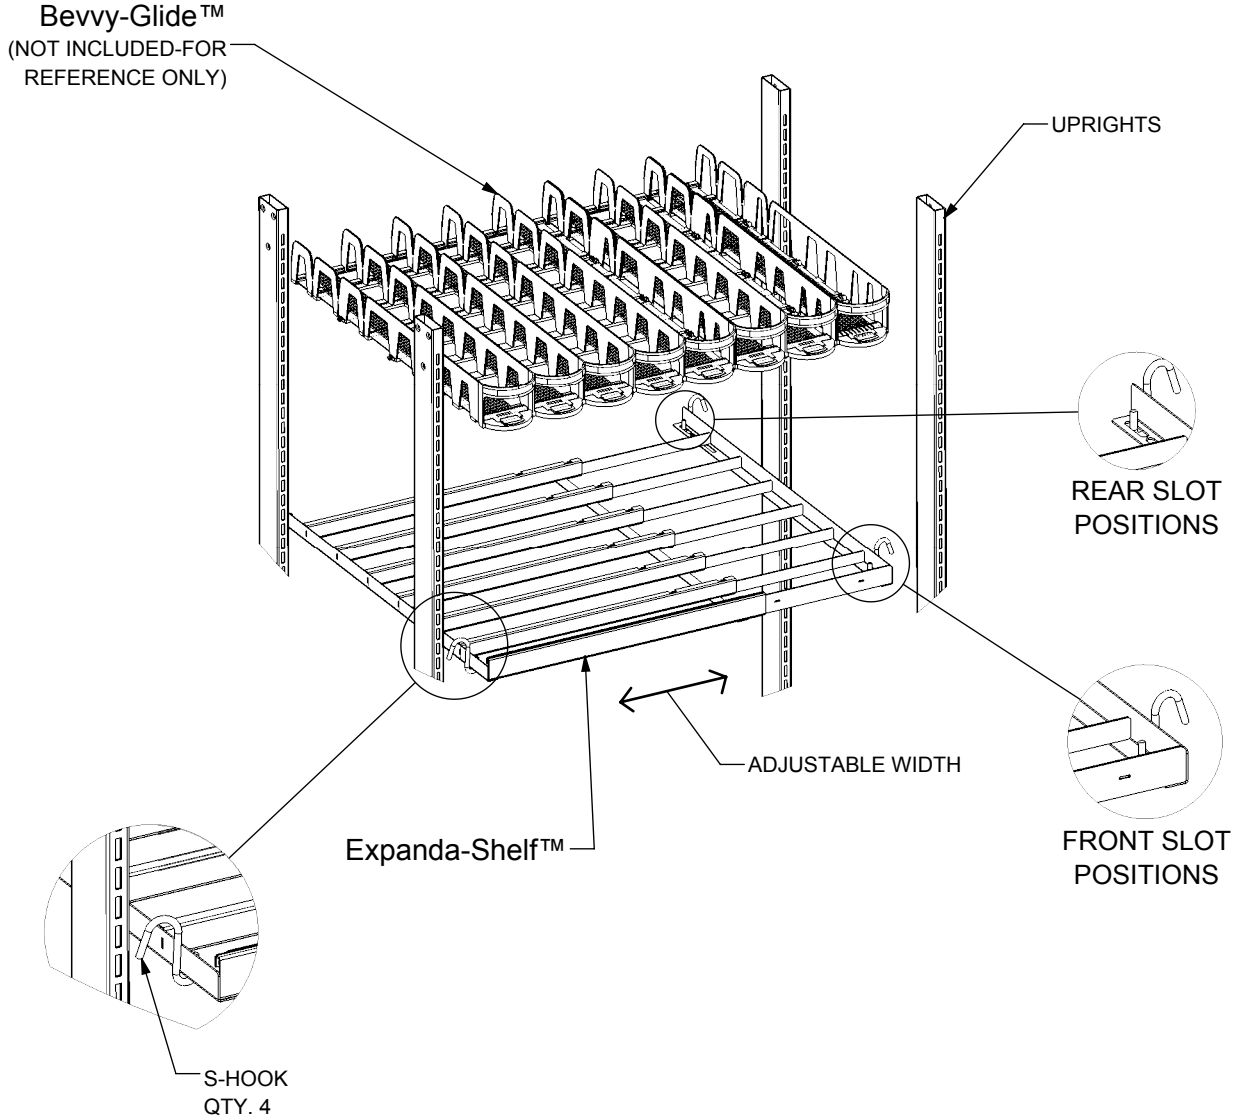

Bevy-Glide™ Expanda-Shelf™

Specifications

Item No.	Description	Dimensions	Color	UOM
9800013066	Bevy-Glide™ Expanda-Shelf™ Cold Vault Cooler Shelf	20.5" - 29" W x 27" D	Black	Carton

Item No.	Description	Carton Dimensions	Carton Weight	Qty/ Carton	Qty/ Pallet
9800013066	Bevy-Glide™ Expanda-Shelf™ Cold Vault Cooler Shelf	22" H x 28" W x 5" D	35 lbs.	4	40

2025.08.14

For more information,
call **800.422.2547**
or visit www.siffron.com

siffron
always on