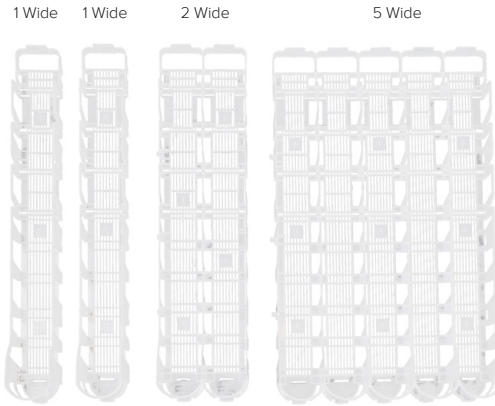

# Bevy-Glide™ Gravity Glide

9-Wide 20-25 oz

10-Wide 12-16 oz

11-Wide 12 oz Slim

Customize Configurations

Easily attach and lock lanes

Modify lane depths with scored breaking points

## Specifications

Item Number	Bevy-Glide™ Description	Package Size	Shelf OD Dims	Lane ID Dims	Breakaway Depths	Lanes
4880925001	9-Wide Gravity Glide	20-25oz	27.9"W x 27.2"D	2.94"	14.9", 18.1", 21.3", 24.4"	5+2+1+1
4881016001	10-Wide Gravity Glide	12-16oz	27.8"W x 27.2"D	2.64"	16.1", 18.3", 20.4", 22.6", 24.7"	5+2+2+1
4880828001	8-Wide Gravity Glide	28oz-1L	28.7"W x 28.5"D	3.47"	16.7", 20.1", 23.3"	5+2+1
4881111001	11-Wide Gravity Glide	12oz Slim	27.4"W x 27.6"D	2.35"	15.6", 17.9", 20.1", 22.4", 24.6"	5+3+2+1
4880090036	9-Wide Gravity Glide 36" Extended	20-25oz	27.9"W x 35.82"D	2.94"	14.9", 18.1", 21.3", 24.4", 27.6", 30.8", 34.0"	5+2+1+1
4880100036	10-Wide Gravity Glide 36" Extended	12-16oz	27.8"W x 35.9"D	2.64"	16.1", 18.3", 20.4", 22.6", 24.7", 26.9", 29.1", 31.2", 33.4"	5+2+2+1