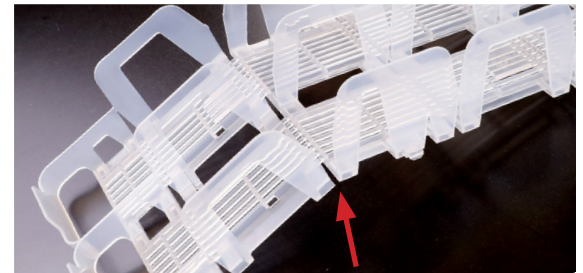

# Bevy-Glide™ Gravity Glide

9-Wide 20-25 oz

10-Wide 12-16 oz

11-Wide 12 oz Slim

Customize Configurations

Easily attach and lock lanes

Modify lane depths with scored breaking points

## Specifications

Item Number	Bevy-Glide™ Description	Package Size	Shelf OD Dims	Lane ID Dims	Breakaway Depths	Lanes
4880925001	9-Wide Gravity Glide	20-25oz	27.9"W x 27.2"D	2.94"	14.9", 18.1", 21.3", 24.4"	5+2+1+1
4881016001	10-Wide Gravity Glide	12-16oz	27.8"W x 27.2"D	2.64"	16.1", 18.3", 20.4", 22.6", 24.7"	5+2+2+1
4880828001	8-Wide Gravity Glide	28oz-1L	28.7"W x 28.5"D	3.47"	16.7", 20.1", 23.3"	5+2+1
4881111001	11-Wide Gravity Glide	12oz Slim	27.4"W x 27.6"D	2.35"	15.6", 17.9", 20.1", 22.4", 24.6"	5+3+2+1
4880090036	9-Wide Gravity Glide 36" Extended	20-25oz	27.9"W x 35.82"D	2.94"	14.9", 18.1", 21.3", 24.4", 27.6", 30.8", 34.0"	5+2+1+1
4880100036	10-Wide Gravity Glide 36" Extended	12-16oz	27.8"W x 35.9"D	2.64"	16.1", 18.3", 20.4", 22.6", 24.7", 26.9", 29.1", 31.2", 33.4"	5+2+2+1