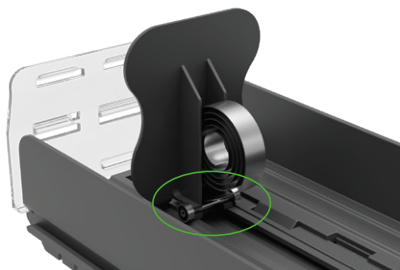

NEXTPRO™ SaladRack™ (Bar Mount)

Bar Mount

Pullout feature

Features and Benefits

- ◆ Trays Install on crossbar - compacts and preserves retail space
- ◆ Optimize lateral facings
- ◆ Pre-measured settings
- ◆ Gain vertical space and increase pack-out with deep pushers
- ◆ Racks pull out for faster rotation
- ◆ Patented paddle pusher with integrated ball bearings to provide optimal product facing in tough store environments

Designed for efficiency and ease, the NEXT PRO™ SaladRack™ features pre-measured, locking width settings that ensure your planograms stay perfectly in place, even during the busiest shopping and stocking activities. The latest SaladRacks come with deeper sizes, giving you increased capacity to reduce stock-outs and keep your produce aisle looking full and fresh.