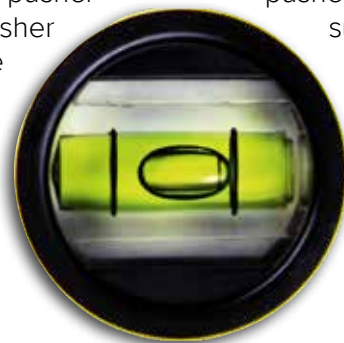

7° angle standard needed to gravity-feed products. Flexible and durable, the Kinetic Wire Shelf's dividers quickly install along the shelf to adjust to the size of your merchandise. The Kinetic Wire Shelf installs in seconds and fits into standard gondola uprights with no mounting tools required.

Kinetic Shelf Pusher

Also compatible with the extruded plastic Kinetic Shelf

need a push

Regain valuable merchandising space and maximize profit with the all-in-one Kinetic Shelf pusher and divider. With the Kinetic Shelf pusher and divider, shelves don't need to be angled, but can be placed flat — which helps you get the most out of your retail space. Products easily glide forward without