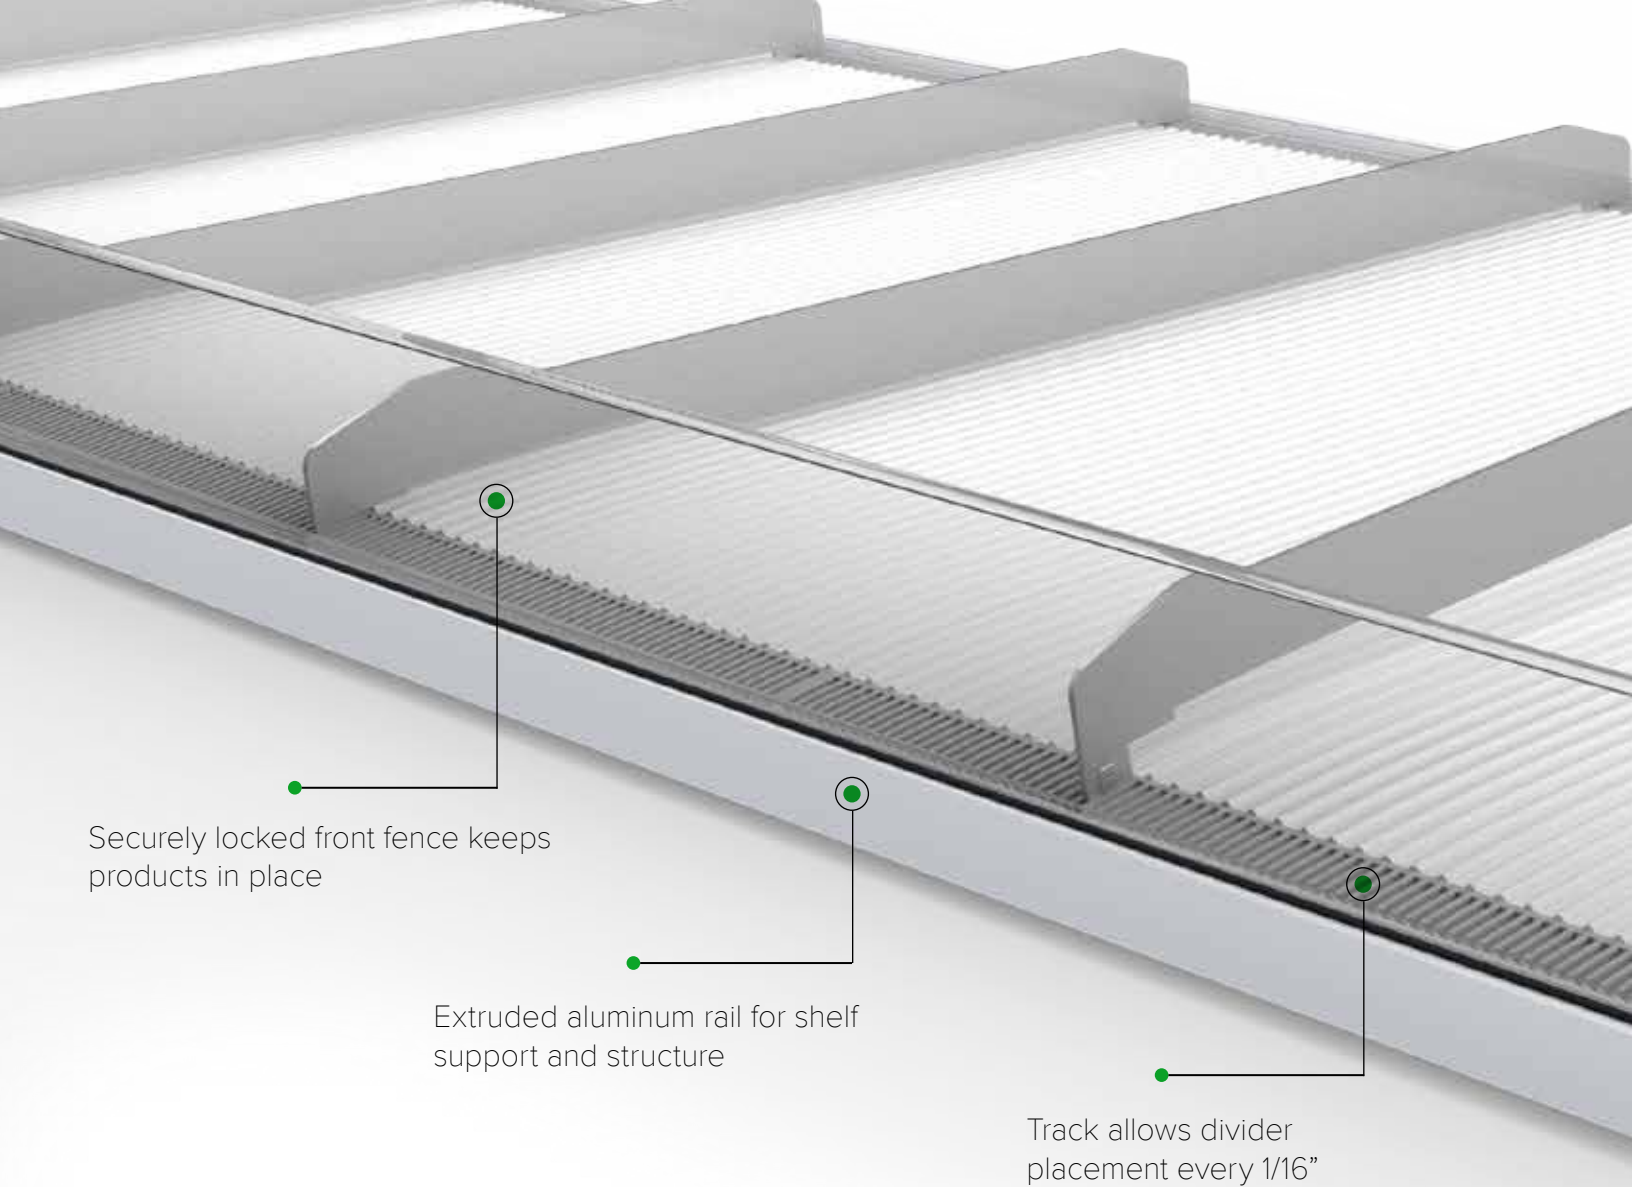

We used the same principle for our new gravity-feed Kinetic Shelf. The patented Kinetic Shelf is a low-friction, product-facing system that allows products to stay in motion and glide easily down a sloped surface, resulting in effortless accessibility.

Keep your inventory moving with the Kinetic Shelf.

PATENTED

Securely locked front fence keeps products in place

Extruded aluminum rail for shelf support and structure

Track allows divider placement every 1/16"

Self Facing

Keeping your products neatly organized and easily accessible can be a daunting task. Attract new shoppers and keep your inventory organized with the Kinetic Shelf's customizable and simple product-facing solution. The easy-to-install Kinetic Shelf's dividers insert into front and back slots anywhere along the length of the shelf. The Kinetic Shelf is designed to meet all standard retail shelf depths.

well adjusted

Kinetic Shelf

● Silicone-embedded shelf for maximum performance

● Easily adjustable dividers for optimizing planograms

Multiple depths or custom sizes available

Maximizing Space

Managing shelf space is critical for retailers to attract customers and to optimize profit. The Kinetic Shelf faces products with a minimal-to-no rise on the shelf, maximizing merchandising space. The Kinetic Shelf features adjustable shelf lanes so you can design the shelf space to your needs.